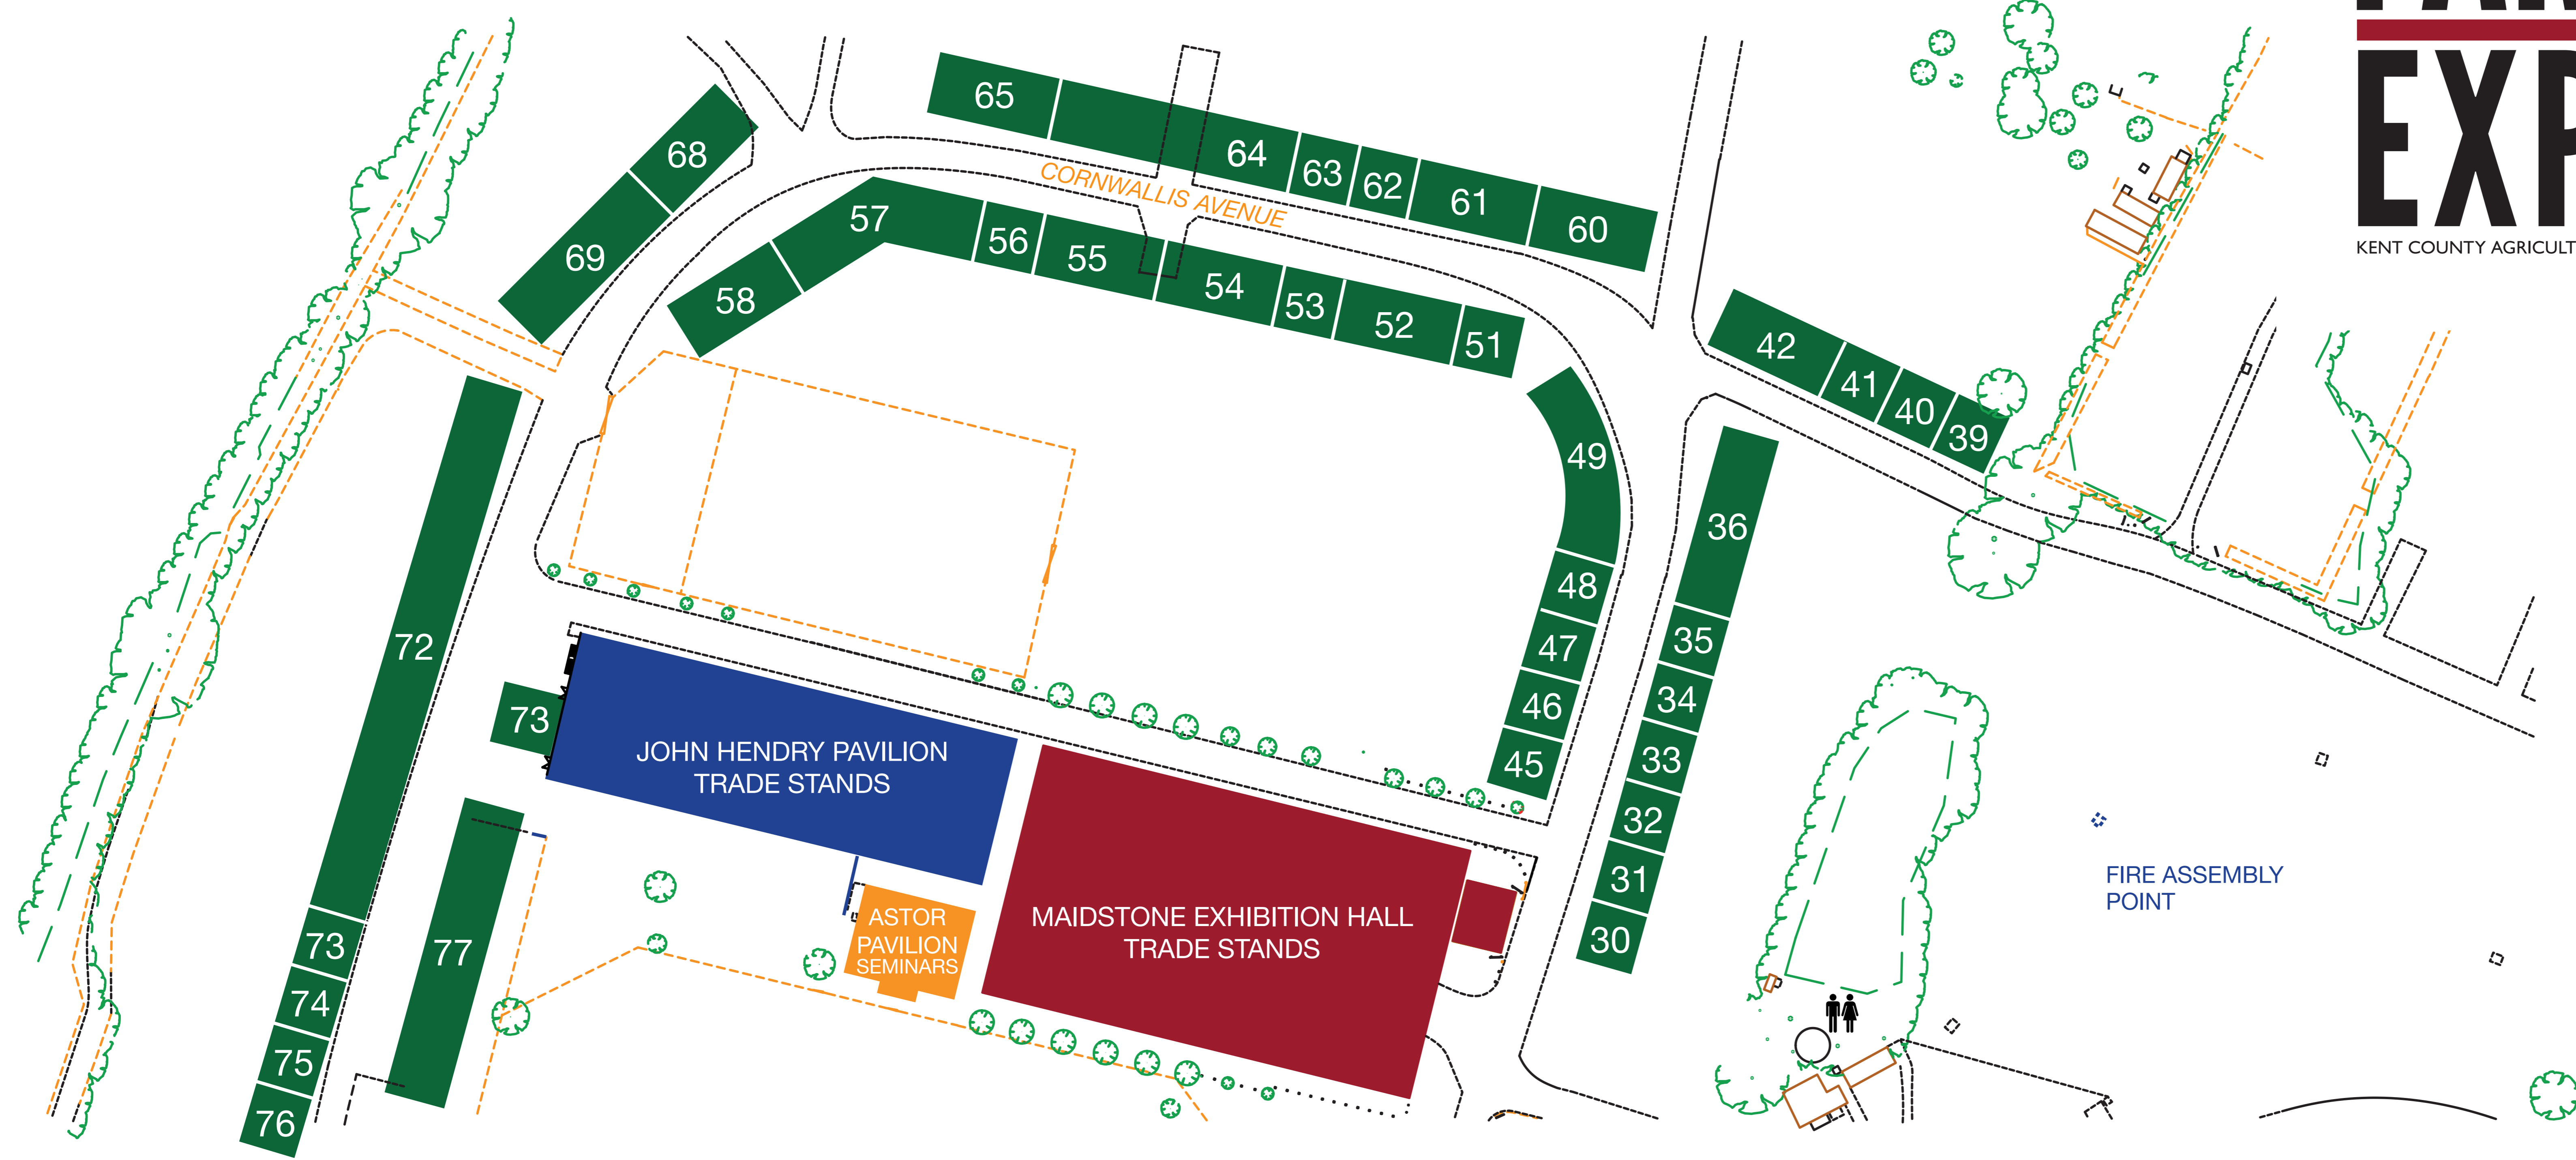

OUTSIDE

FARM EXPO

KENT COUNTY AGRICULTURAL SOCIETY

INSIDE

Name	Building	No.
A1 Installations	JH	198
Acres Insurance Brokers	MEH	97
ADM Agriculture	MEH	113
ADM Computing Limited	MEH	120
Agricultural Supply Services	JH	199
Agrovista UK Ltd	MEH	95
Agwood Ltd		68
AHS South East	MEH	104
Alvan Blanch	MEH	101
Anglia Grain Services	MEH	83
ATAC Solutions Ltd	MEH	106
Austin Contract Services Ltd	JH	175
B&W Feeds (Mobile) Ltd	MEH	114
B&W Feeds (Mobile) Ltd		78
Barclays Bank	MEH	127
Batcheller Monkhouse	MEH	81
BCH Services Kent Ltd		55
BeBa Energy UK Ltd	MEH	84
Bell Agricultural Ltd		60
Brachers	MEH	121
BTF Partnership	MEH	125
Burden Bros Agri Ltd		77
Cefetra Grain	MEH	100
CLA South East	MEH	135
Claas Manns Ltd		42
Claydon		53
Constant & Co Ltd	MEH	129
Copperwheat Barlow	MEH	117
Cordex	MEH	91
Crawford Agricultural Machinery Ltd		72
Defined Wine Ltd	MEH	170
DJ Agri Kent	MEH	151
E O Culverwells Ltd	JH	214
Ernest Doe Power		69
Farm & General Insurance Consultants Ltd	MEH	143
Farmers Guide	MEH	147
Farming Community Network	JH	193
FGS Agri Ltd	MEH	152
FGS Agri Ltd		31
Flint & Flame	MEH	103
Four Jays Group	MEH	161
Frontier Agriculture	MEH	149
George Webb Finn	MEH	128
Graham Heath Construction Ltd		30
Groundscare General Services Ltd		65
Gullands Solicitors	MEH	145
H. L. Hutchinson Ltd	MEH	131
Harvest Installations	MEH	115
Haynes Agricultural		49 & 36
Hobbs Parker Property Consultants	MEH	154
Humphries & Parks Ltd	MEH	168
J Brock & Sons	MEH	169
JBD Sporting	MEH	123
John Bourne & Co Ltd	MEH	166
Kent County Agricultural Society	MEH	163
Kent Event Centre	MEH	163
Kirkland	JH	197
Lambert & Foster	MEH	96
Landmark Systems Ltd	MEH	150
Lister Machinery		64
Lloyds Bank Plc	MEH	124
M & A Brown & Sons Ltd	MEH	89
Martin Lishman	MEH	146
McHale		61
McVeigh Parker & Co Ltd	MEH	154
Mid Kent Training	MEH	163
NP Seymour Ltd	MEH	171
Natwest	MEH	144
NFU - South East	MEH	87
Nickerson Seeds	MEH	157
Oak Creative	JH	196
OnePay	MEH	108
Openfield Agriculture Ltd	MEH	140
Pan Anglia (CM) Ltd	MEH	111
Parkerfarm Weighing Systems	MEH	105
Pressure Clean Ltd	MEH	167
Prins Forklifts UK Ltd	MEH	137
Procam Rutherfords Ltd	MEH	93
RABI	JH	192
Rhino Plant Hire		58
Rouden Pipetek Ltd	MEH	159
Roxan ID	MEH	130
Royal British Legion Industries	MEH	92
Rural & Business Specialists Ltd	MEH	126
SJ Barnes Ltd	MEH	127
Savills (UK)	MEH	99
SELTC/ESPTC Ltd	JH	195
SJ Agri		62
South East Farmer		48
Southern Farmers Ltd	MEH	158
Southern Sheeting Supplies	MEH	142
Spaldings Ltd	JH	194
Start Engineering (Southern) Ltd	MEH	116
Steve Pack Agricultural Services	MEH	107
SW Machinery Hire Ltd		54
T. Denne & Sons	MEH	98
Thomas Group Ltd	MEH	90
UK Power Networks	MEH	119
Warners Solicitors	MEH	86
Watling Tyres	MEH	94
Wealden AM	MEH	82
Wilson Wraight	MEH	118
Zantra Ltd	MEH	160
Zedlock	MEH	102