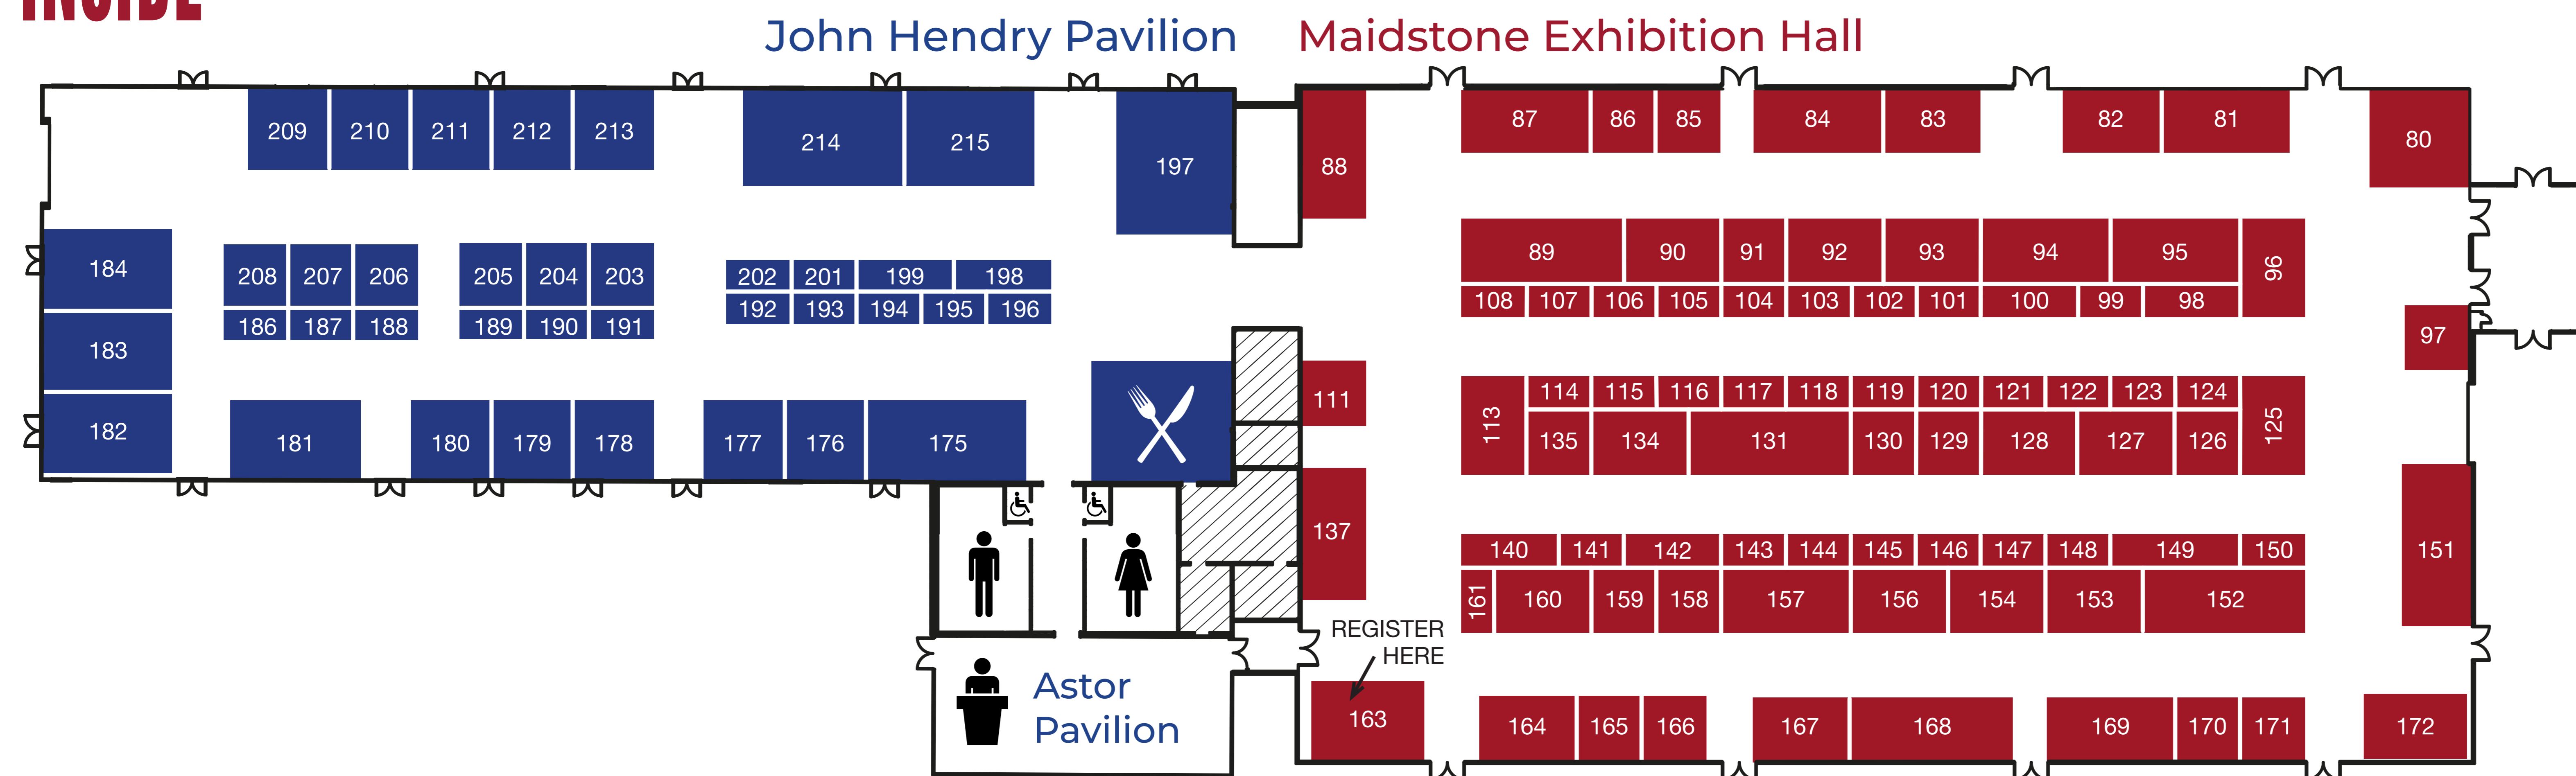

OUTSIDE

FARM EXPO

KENT COUNTY AGRICULTURAL SOCIETY

INSIDE

Name	Building	No.
A1 Installations	JH	198
Acres Insurance Brokers	MEH	97
ADM Agriculture	MEH	113
ADM Computing Limited	MEH	120
Agricultural Supply Services	JH	199
Agrovista UK Ltd	MEH	95
Agwood Ltd		68
AHS South East	MEH	104
Alvan Blanch	MEH	101
Anglia Grain Services	MEH	83
ATAC Solutions Ltd	MEH	106
Austin Contract Services Ltd	JH	175
B&W Feeds (Mobile) Ltd	MEH	114
B&W Feeds (Mobile) Ltd		78
Barclays Bank	MEH	127
Batcheller Monkhouse	MEH	81
BCH Services Kent Ltd		55
BeBa Energy UK Ltd	MEH	84
Bell Agricultural Ltd		60
Brachers	MEH	121
BTF Partnership	MEH	125
Burden Bros Agri Ltd		77
Cefetra Grain	MEH	100
CLA South East	MEH	135
Claas Manns Ltd		42
Claydon		53
Constant & Co Ltd	MEH	129
Copperwheat Barlow	MEH	117
Cordex	MEH	91
Crawford Agricultural Machinery Ltd		72
Defined Wine Ltd	MEH	170
DJ Agri Kent	MEH	151
E O Culverwells Ltd	JH	214
Ernest Doe Power		69
Farm & General Insurance Consultants Ltd	MEH	143
Farmers Guide	MEH	147
Farming Community Network	JH	193
FGS Agri Ltd	MEH	152
FGS Agri Ltd		31
Flint & Flame	MEH	103
Four Jays Group	MEH	161
Frontier Agriculture	MEH	149
George Webb Finn	MEH	128
Graham Heath Construction Ltd		30
Groundscare General Services Ltd		65
Gullands Solicitors	MEH	145
H. L. Hutchinson Ltd	MEH	131
Harvest Installations	MEH	115
Haynes Agricultural		49 & 36
Hobbs Parker Property Consultants	MEH	154
Humphries & Parks Ltd	MEH	168
J Brock & Sons	MEH	169
JBD Sporting	MEH	123
John Bourne & Co Ltd	MEH	166
Kent County Agricultural Society	MEH	163
Kent Event Centre	MEH	163
Kirkland	JH	197
Lambert & Foster	MEH	96
Landmark Systems Ltd	MEH	150
Lister Machinery		64
Lloyds Bank Plc	MEH	124
M & A Brown & Sons Ltd	MEH	89
Martin Lishman	MEH	146
McHale		61
McVeigh Parker & Co Ltd	MEH	154
Mid Kent Training	MEH	163
NP Seymour Ltd	MEH	171
Natwest	MEH	144
NFU - South East	MEH	87
Nickerson Seeds	MEH	157
Oak Creative	JH	196
OnePay	MEH	108
Openfield Agriculture Ltd	MEH	140
Pan Anglia (CM) Ltd	MEH	111
Parkerfarm Weighing Systems	MEH	105
Pressure Clean Ltd	MEH	167
Prins Forklifts UK Ltd	MEH	137
Procam Rutherfords Ltd	MEH	93
RABI	JH	192
Rhino Plant Hire		58
Rouden Pipetek Ltd	MEH	159
Roxan ID	MEH	130
Royal British Legion Industries	MEH	92
Rural & Business Specialists Ltd	MEH	126
SJ Barnes Ltd	MEH	127
Savills (UK)	MEH	99
SELTC/ESPTC Ltd	JH	195
SJ Agri		62
South East Farmer		48
Southern Farmers Ltd	MEH	158
Southern Sheeting Supplies	MEH	142
Spaldings Ltd	JH	194
Start Engineering (Southern) Ltd	MEH	116
Steve Pack Agricultural Services	MEH	107
SW Machinery Hire Ltd		54
T. Denne & Sons	MEH	98
Thomas Group Ltd	MEH	90
UK Power Networks	MEH	119
Warners Solicitors	MEH	86
Watling Tyres	MEH	94
Wealden AM	MEH	82
Wilson Wraight	MEH	118
Zantra Ltd	MEH	160
Zedlock	MEH	102