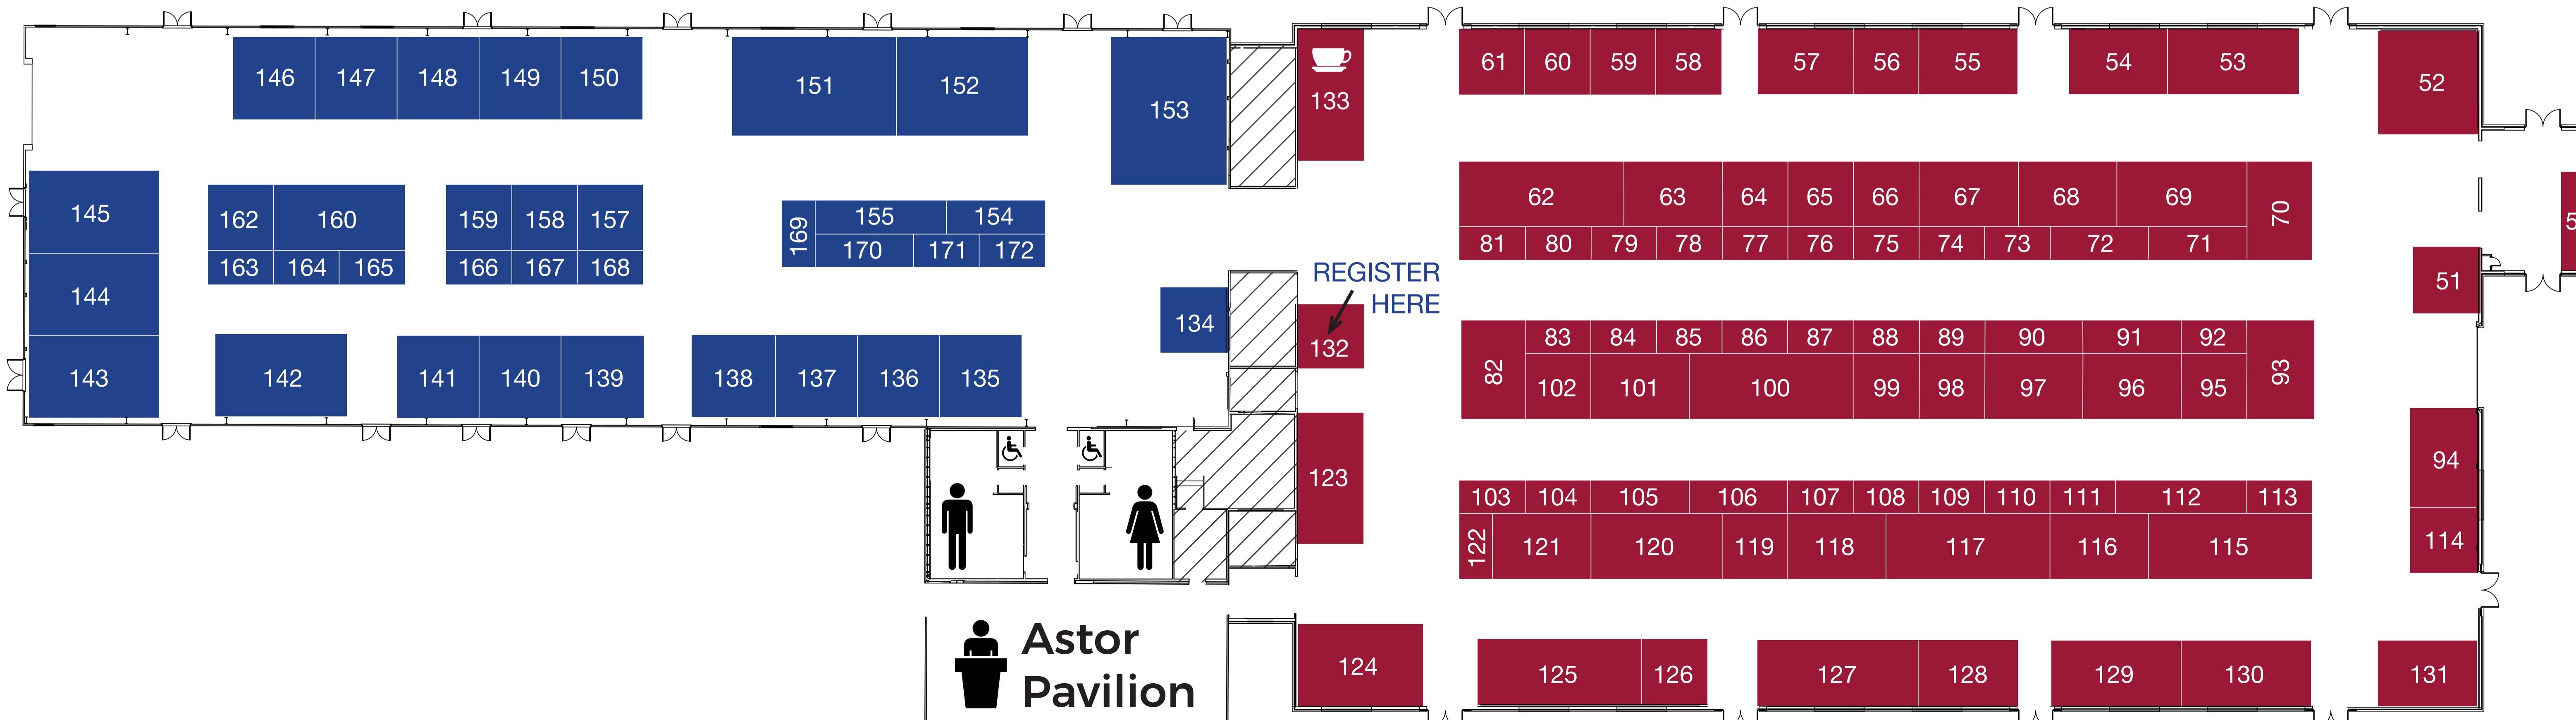

OUTSIDE

FARM EXPO

KENT COUNTY AGRICULTURAL SOCIETY

INSIDE

John Hendry Pavilion Maidstone Exhibition Hall

Name	No.
A1 Installations	154
Abimac UK Front Rakes	3
ADM Computing Limited	89
Agricultural Supply Services	155
Agrovista UK Ltd	69
Agwood Ltd	27
AHS South East	77
Alvan Blanch	74
Anglia Grain Services Ltd	55
Ashford Agri	76
Aussie Clobber	118
Avant Techno UK Ltd	13
B&W Feeds (Mobile) Ltd	83, 31
Bailey Trailers	22
Bale Baron UK Ltd	24
Barclays Bank	74
Batcheller Monkhouse	53
Beba Energy UK Ltd	162
Bell Agricultural Ltd	22
Bomford Turner Ltd	30
Burden Bros Agri Ltd	30
BTF Partnership	93
Burden Bros Construction	101
Burden Bros Machinery Ltd	102
Claas Manns Ltd	10
Copperwheat Barlow	87
Crawfords Ltd	29
Dazzled Lighting Ltd	90
DJ Agri Kent	94
E O Culverwells Ltd	151
Ellis Agricultural	17
Ernest Doe Power	28
Farm & General Insurance Consultants Ltd	106
FGS Agri Ltd	130
Four Jays Group	122
Four Seasons Fencing Ltd	67
Frontier Agriculture	112
Garford Farm Machinery Ltd	79
George Webb Finn	96
Gleadell Agriculture Ltd	82
Groundscare General Services Ltd	26
Gullands Solicitors	108
H. L. Hutchinson Ltd	100
Harvest Installations	172
Haynes Agricultural	4 - 11
Hobbs Parker Property Consultants	116
Humphries & Parks Ltd	125
J Brock & Sons	160
JCB	27
John Bourne & Co Ltd	126
Joskin	30
JSP Agri Ltd	98
Karims Fallen Stock Ltd	64
KCAS	57
Kirkland	153
Kramer	30
Kubota UK	25
Kuhn Farm Machinery Ltd	4 - 11
Lambert & Dyson Ltd	2
Lambert & Foster	70
Landmark Systems Ltd	113
Leengate Valves	73
Lister Machinery	25
Lloyds Bank Plc	92
Lockton Agri	51
M & A Brown & Sons Ltd	62
Machinery Sales Eu Ltd	1
McConnel Ltd	12
McHale	23
McVeigh Parker & Co Ltd	117
Merlo UK	25
Michael Williams Engineering Ltd	129
Mobitech Lift Trucks	52
Mr Box	15
N. P. Seymour Ltd	127
Natwest	107
NFU - South East	61
NFU Mutual	62
Openfield Agriculture Ltd	103
Orbital Industries Ltd	109
Polaris UK	94
Pöttinger UK Ltd	30
Pressure Clean Ltd	128
Prinsfork Lifts UK Ltd	123
Quick Hitch Ltd	80
Rhino Plant Hire	14
Rouden Pipetek Ltd	120
Roxan ID	99
Rural & Business Specialists Ltd	95
Rutherford's Procam Ltd	91
S J Barnes Ltd	127
Savills (UK)	72
Sentry Estate and Land Management	164
Southern Farmers Ltd	119
Southern Sheeting Supplies	105
Spaldings Ltd	170
Start Engineering (Southern) Ltd	85
Steve Pack Agricultural Services	169
Sumo UK Ltd	30
SW Machinery Hire Ltd	16
T. Denne & Sons	71
Thomas Group Ltd	81
UK Power Networks	78
Vantage England & Wales	110
Walter Watson	5
Warners Solicitors	59
Watling Tyres	68
Wealden Am	54
Zantra Ltd	121
Zedlock	163