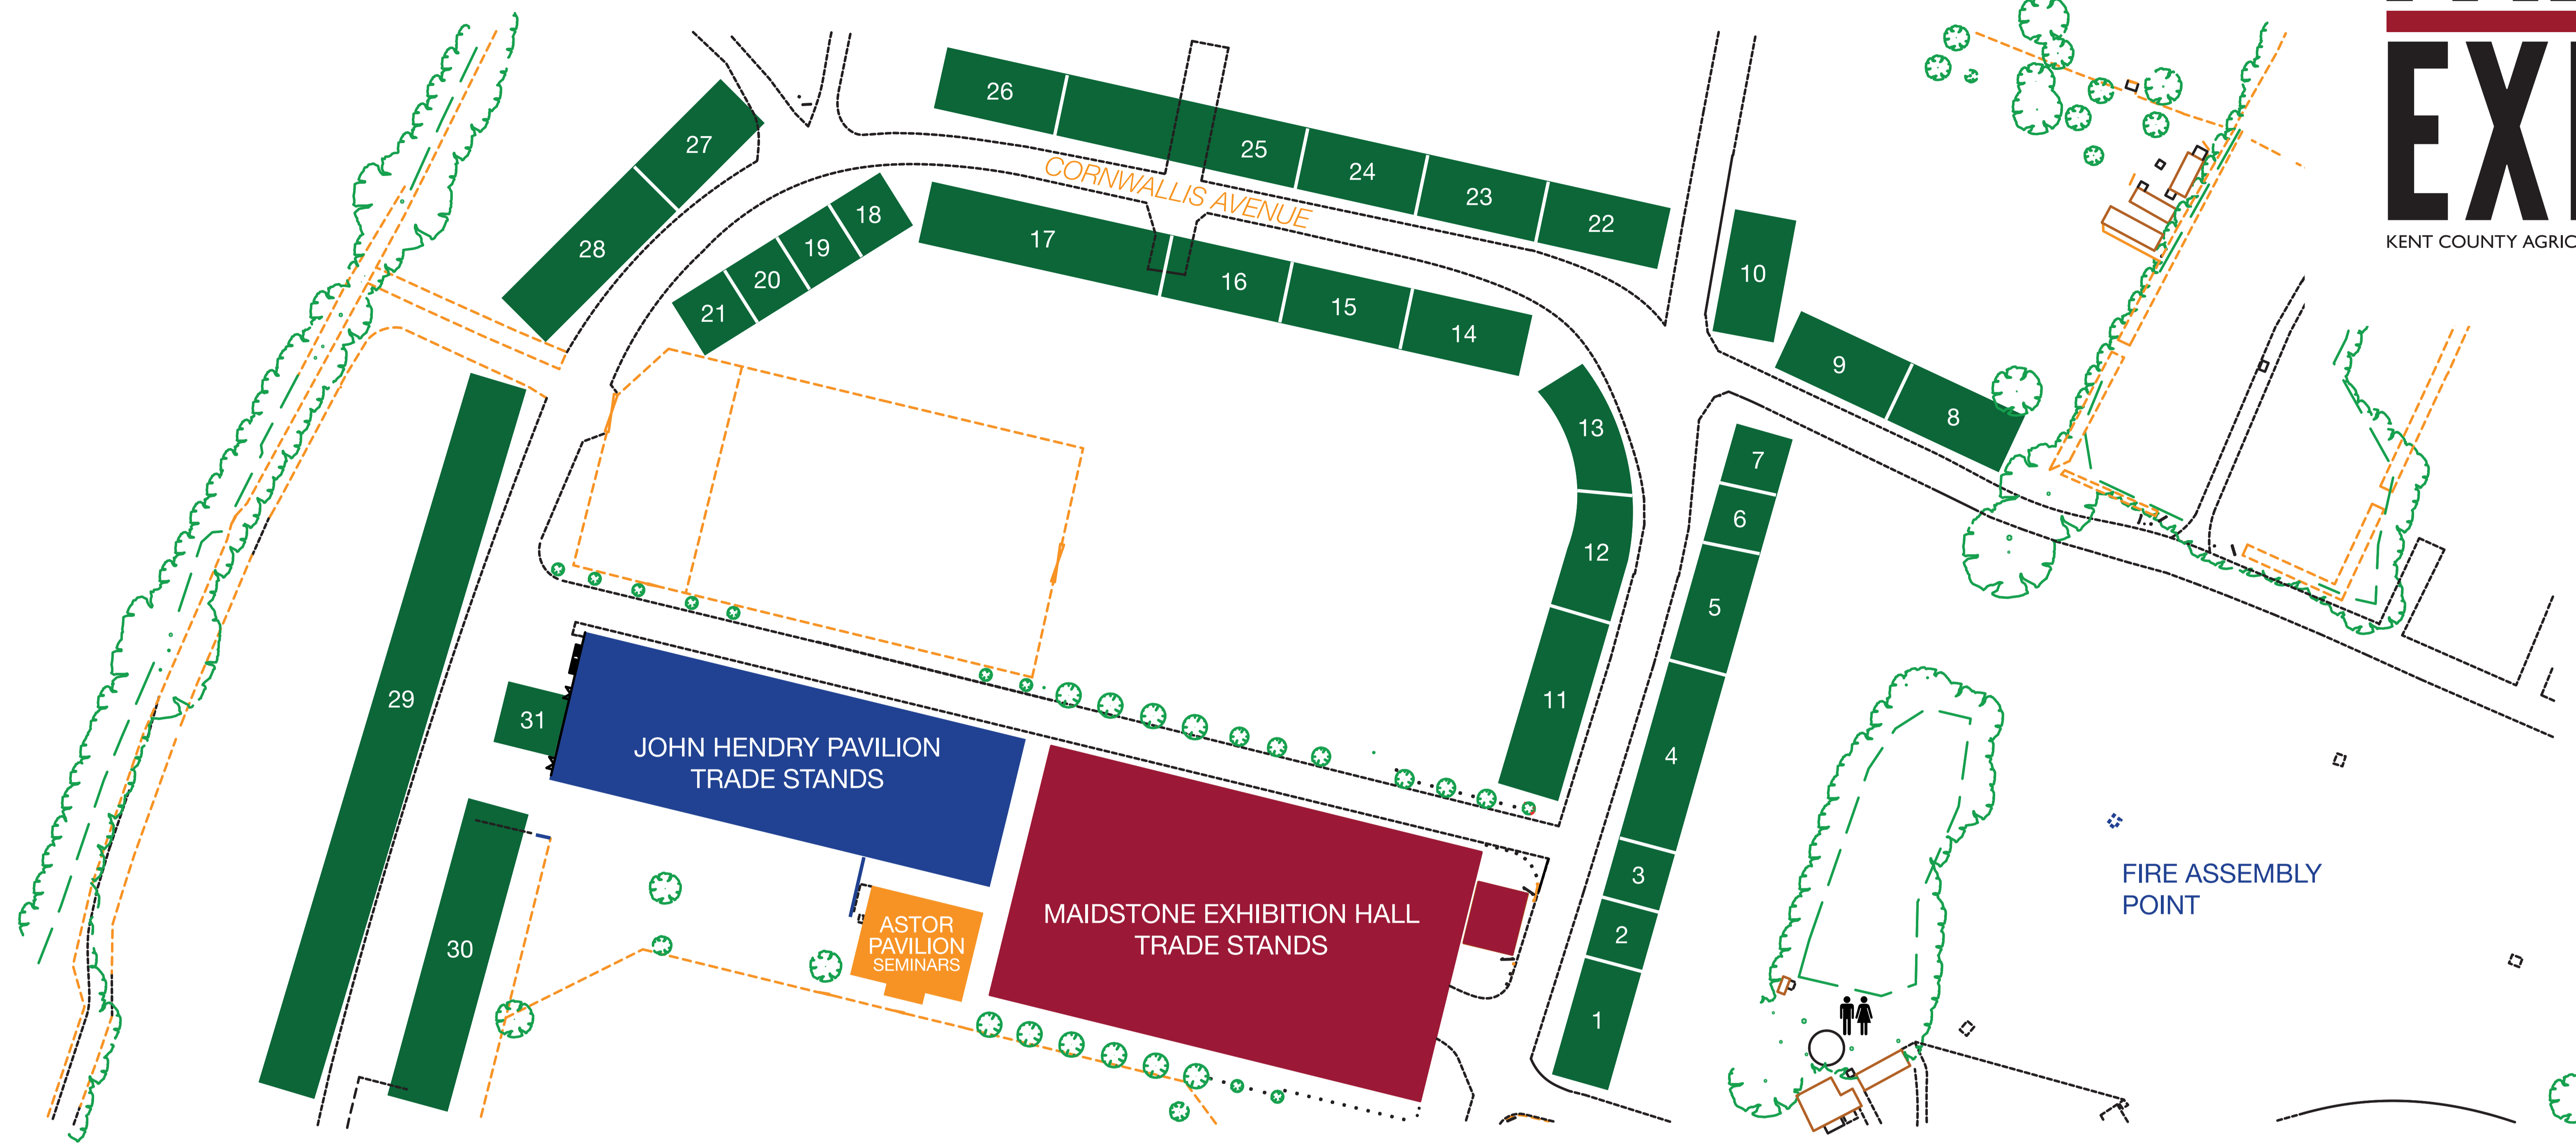

OUTSIDE

FARM EXPO

KENT COUNTY AGRICULTURAL SOCIETY

INSIDE

John Hendry Pavilion Maidstone Exhibition Hall

Name	No.
A1 Installations	154
Abimac UK Front Rakes	3
ADM Computing Limited	89
Agricultural Supply Services	155
Agrovista UK Ltd	69
Agwood Ltd	27
AHS South East	77
Alvan Blanch	74
Anglia Grain Services Ltd	55
Ashford Agri	76
Aussie Clobber	118
Avant Techno UK Ltd	13
B&W Feeds (Mobile) Ltd	83, 31
Bailey Trailers	22
Bale Baron UK Ltd	24
Barclays Bank	74
Batcheller Monkhouse	53
Beba Energy UK Ltd	162
Bell Agricultural Ltd	22
Bomford Turner Ltd	30
Burden Bros Agri Ltd	30
BTF Partnership	93
Burden Bros Construction	101
Burden Bros Machinery Ltd	102
Claas Manns Ltd	10
Copperwheat Barlow	87
Crawfords Ltd	29
Dazzled Lighting Ltd	90
DJ Agri Kent	94
E O Culverwells Ltd	151
Ellis Agricultural	17
Ernest Doe Power	28
Farm & General Insurance Consultants Ltd	106
FGS Agri Ltd	130
Four Jays Group	122
Four Seasons Fencing Ltd	67
Frontier Agriculture	112
Garford Farm Machinery Ltd	79
George Webb Finn	96
Gleadell Agriculture Ltd	82
Groundscare General Services Ltd	26
Gullands Solicitors	108
H. L. Hutchinson Ltd	100
Harvest Installations	172
Haynes Agricultural	4 - 11
Hobbs Parker Property Consultants	116
Humphries & Parks Ltd	125
J Brock & Sons	160
JCB	27
John Bourne & Co Ltd	126
Joskin	30
JSP Agri Ltd	98
Karims Fallen Stock Ltd	64
KCAS	57
Kirkland	153
Kramer	30
Kubota UK	25
Kuhn Farm Machinery Ltd	4 - 11
Lambert & Dyson Ltd	2
Lambert & Foster	70
Landmark Systems Ltd	113
Leengate Valves	73
Lister Machinery	25
Lloyds Bank Plc	92
Lockton Agri	51
M & A Brown & Sons Ltd	62
Machinery Sales Eu Ltd	1
McConnel Ltd	12
McHale	23
McVeigh Parker & Co Ltd	117
Merlo UK	25
Michael Williams Engineering Ltd	129
Mobitech Lift Trucks	52
Mr Box	15
N. P. Seymour Ltd	127
Natwest	107
NFU - South East	61
NFU Mutual	62
Openfield Agriculture Ltd	103
Orbital Industries Ltd	109
Polaris UK	94
Pöttinger UK Ltd	30
Pressure Clean Ltd	128
Prinsfork Lifts UK Ltd	123
Quick Hitch Ltd	80
Rhino Plant Hire	14
Rouden Pipetek Ltd	120
Roxan ID	99
Rural & Business Specialists Ltd	95
Rutherford's Procam Ltd	91
S J Barnes Ltd	127
Savills (UK)	72
Sentry Estate and Land Management	164
Southern Farmers Ltd	119
Southern Sheeting Supplies	105
Spaldings Ltd	170
Start Engineering (Southern) Ltd	85
Steve Pack Agricultural Services	169
Sumo UK Ltd	30
SW Machinery Hire Ltd	16
T. Denne & Sons	71
Thomas Group Ltd	81
UK Power Networks	78
Vantage England & Wales	110
Walter Watson	5
Warners Solicitors	59
Watling Tyres	68
Wealden Am	54
Zantra Ltd	121
Zedlock	163