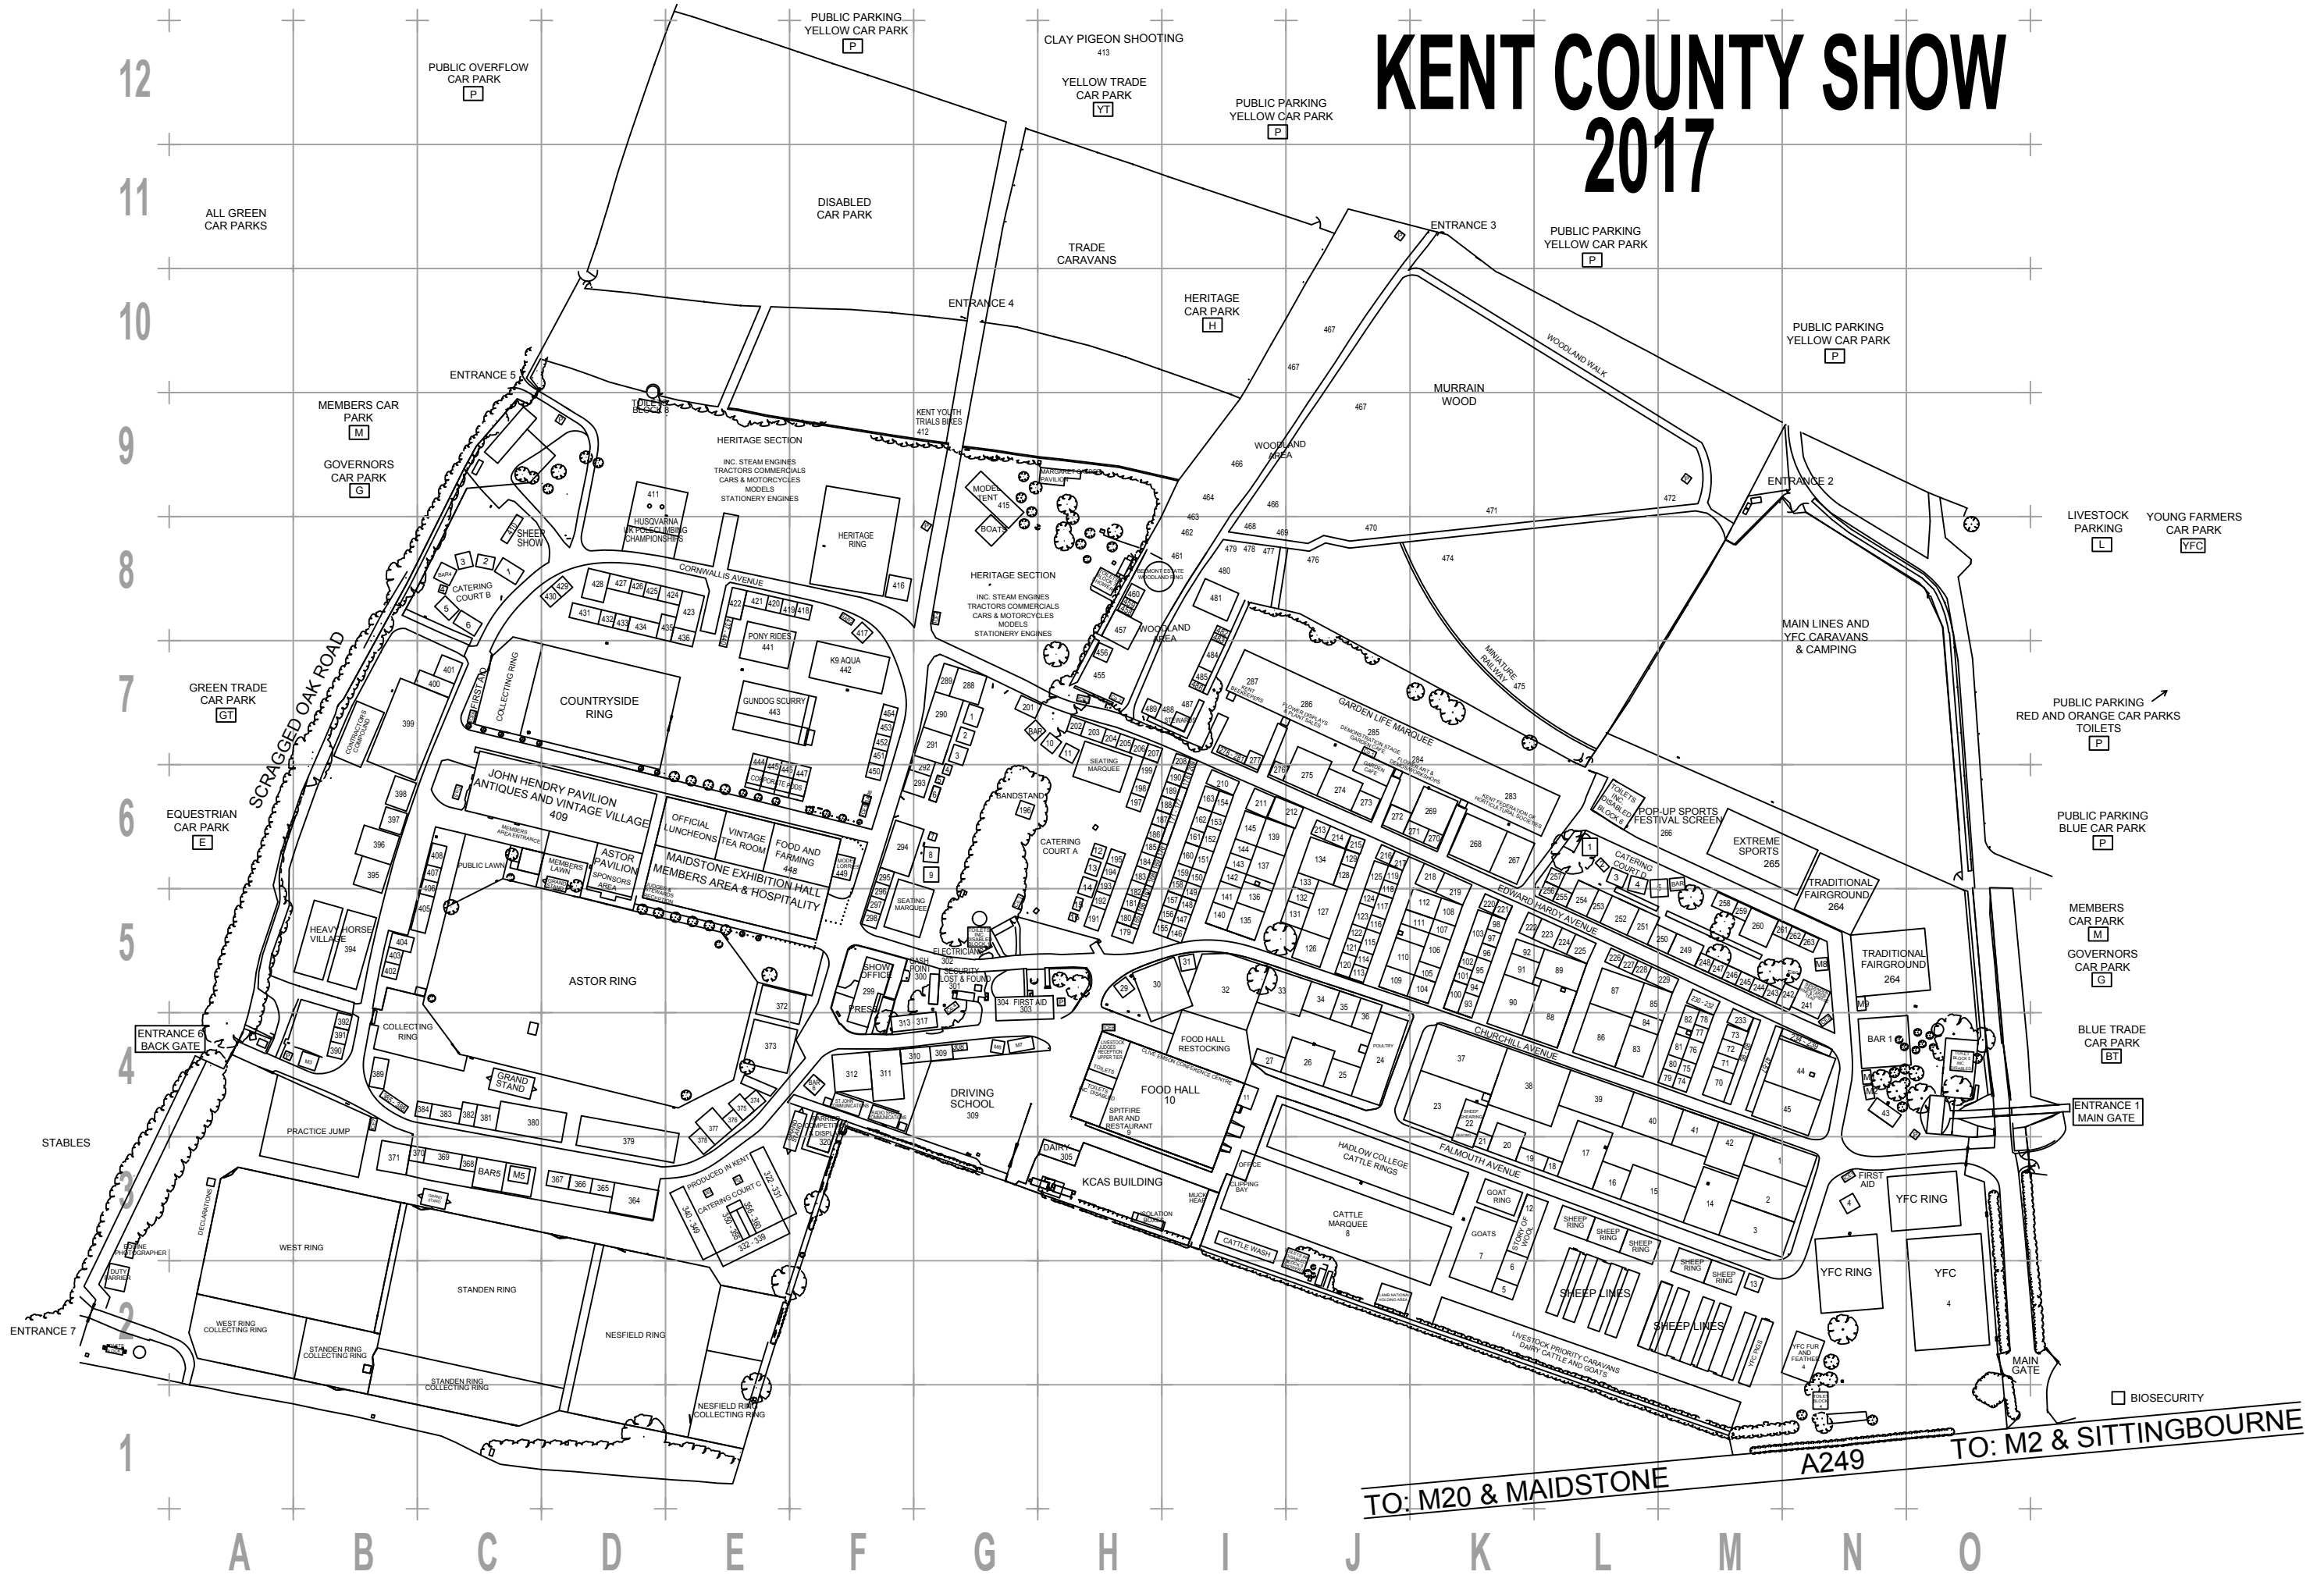

# KENT COUNTY SHOW 2017

TO: M20 & MAIDSTONE

A249

TO: M2 & SITTINGBOURNE